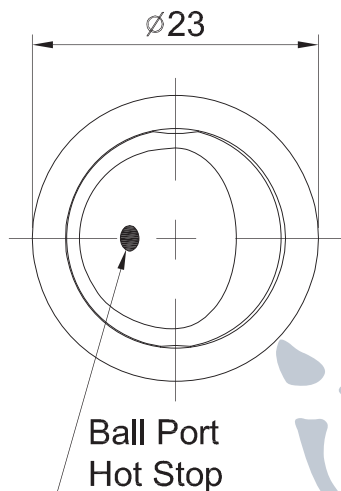

ROCKER SWITCHES

PTS-270 SPST (ON)-OFF
(ON)=Momentary

- Rating: AC125V 6A
AC250V 3A
- Force: 200~900gf
- Life: 10,000 Cycles

Body / Knob	Code
Black / Black	050
Black / Red	051
Black / White	052
White / Black	060
White / Red	061
White / White	062

Panel Cut-Out Dim.

Panel Thickness: 0.5~2.0mm