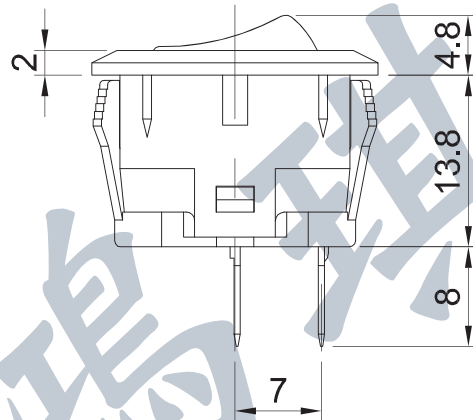

ROCKER SWITCHES

PTS-270 SPST (ON)-OFF
(ON)=Momentary

- Rating: AC125V 6A
AC250V 3A
- Force: 200~900gf
- Life: 10,000 Cycles

Body / Knob	Code
Black / Black	050
Black / Red	051
Black / White	052
White / Black	060
White / Red	061
White / White	062

Panel Cut-Out Dim.

Panel Thickness: 0.5~2.0mm