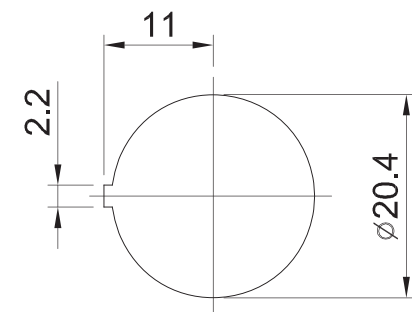

ROCKER SWITCHES

PTS-270 SPST (ON)-OFF
(ON)=Momentary

- Rating: AC125V 6A
AC250V 3A
- Force: 200~900gf
- Life: 10,000 Cycles

Body / Knob	Code
Black / Black	050
Black / Red	051
Black / White	052
White / Black	060
White / Red	061
White / White	062

Panel Cut-Out Dim.

Panel Thickness: 0.5~2.0mm