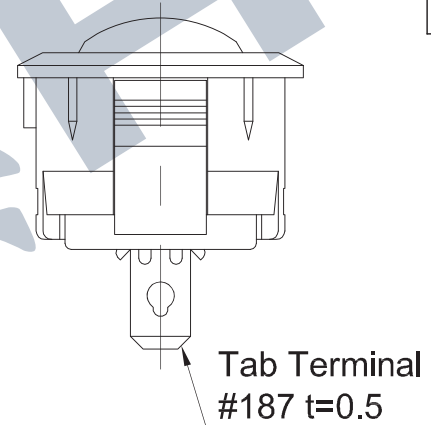

ROCKER SWITCHES

PTS-270 SPST (ON)-OFF
(ON)=Momentary

- Rating: AC125V 6A
AC250V 3A
- Force: 200~900gf
- Life: 10,000 Cycles

Body / Knob	Code
Black / Black	050
Black / Red	051
Black / White	052
White / Black	060
White / Red	061
White / White	062

Panel Cut-Out Dim.

Panel Thickness: 0.5~2.0mm