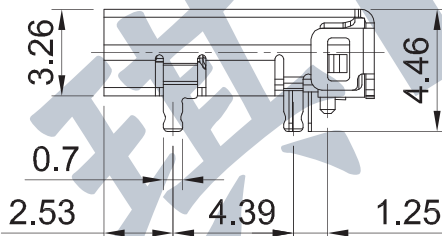

USB CONNECTORS

USB 3.1 TYPE-C MUSB-867BB

- Rating: 0.5A
- Insertion Force: 0.5~2.0kgf
- Extraction Force: 0.8~2.0kgf
- Life: 10,000 Cycles
- Package: 1,000 Pcs/Reel

Pad Layout