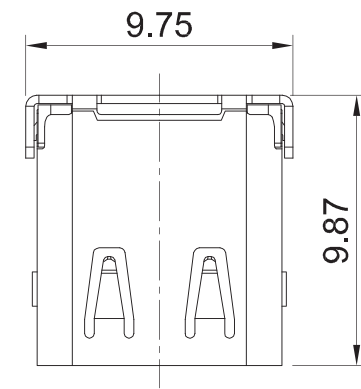

USB CONNECTORS

USB 3.1 TYPE-C MUSB-867BB

- Rating: 0.5A
- Insertion Force: 0.5~2.0kgf
- Extraction Force: 0.8~2.0kgf
- Life: 10,000 Cycles
- Package: 1,000 Pcs/Reel

Pad Layout