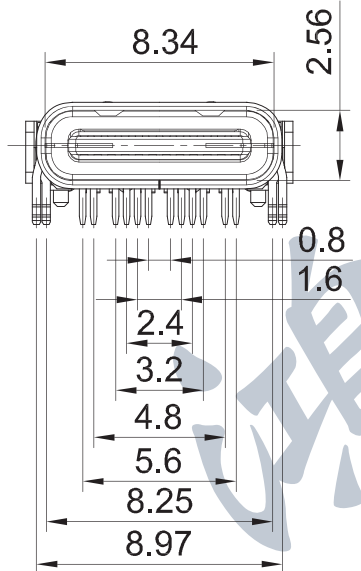

USB CONNECTORS

USB 3.1 TYPE-C MUSB-867BB

- Rating: 0.5A
- Insertion Force: 0.5~2.0kgf
- Extraction Force: 0.8~2.0kgf
- Life: 10,000 Cycles
- Package: 1,000 Pcs/Reel

Pad Layout