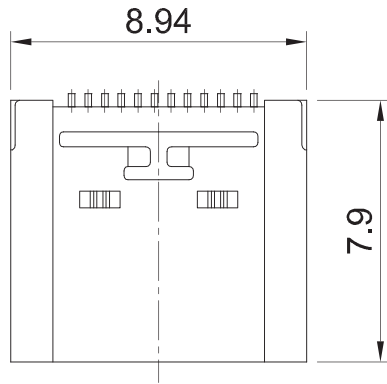

## USB 3.1 TYPE-C MUSB-866BB

- Rating: 3A
- Insertion Force: 0.5~2.0kgf
- Extraction Force: 0.8~2.0kgf
- Life: 10,000 Cycles

Pad Layout