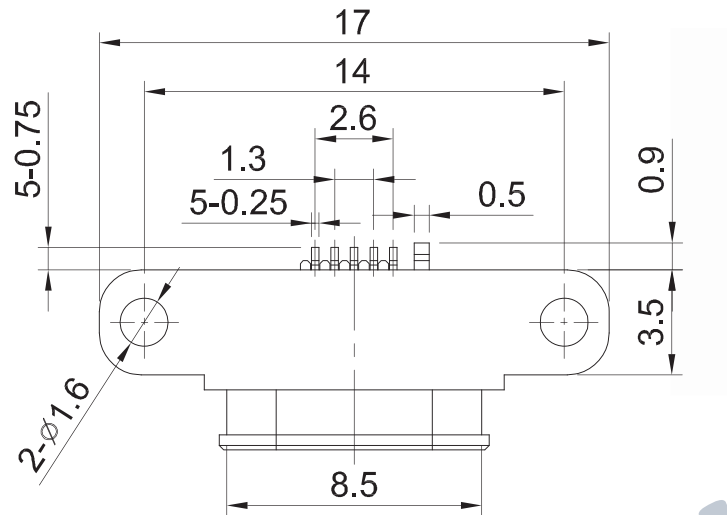

USB CONNECTORS

MICRO USB TYPE WATER PROOF MUSB-853CB

- Insertion Force: 2kgf Max.
- Extraction Force: 0.7kgf Min.
- Life: 10,000 Cycles

Pad Layout